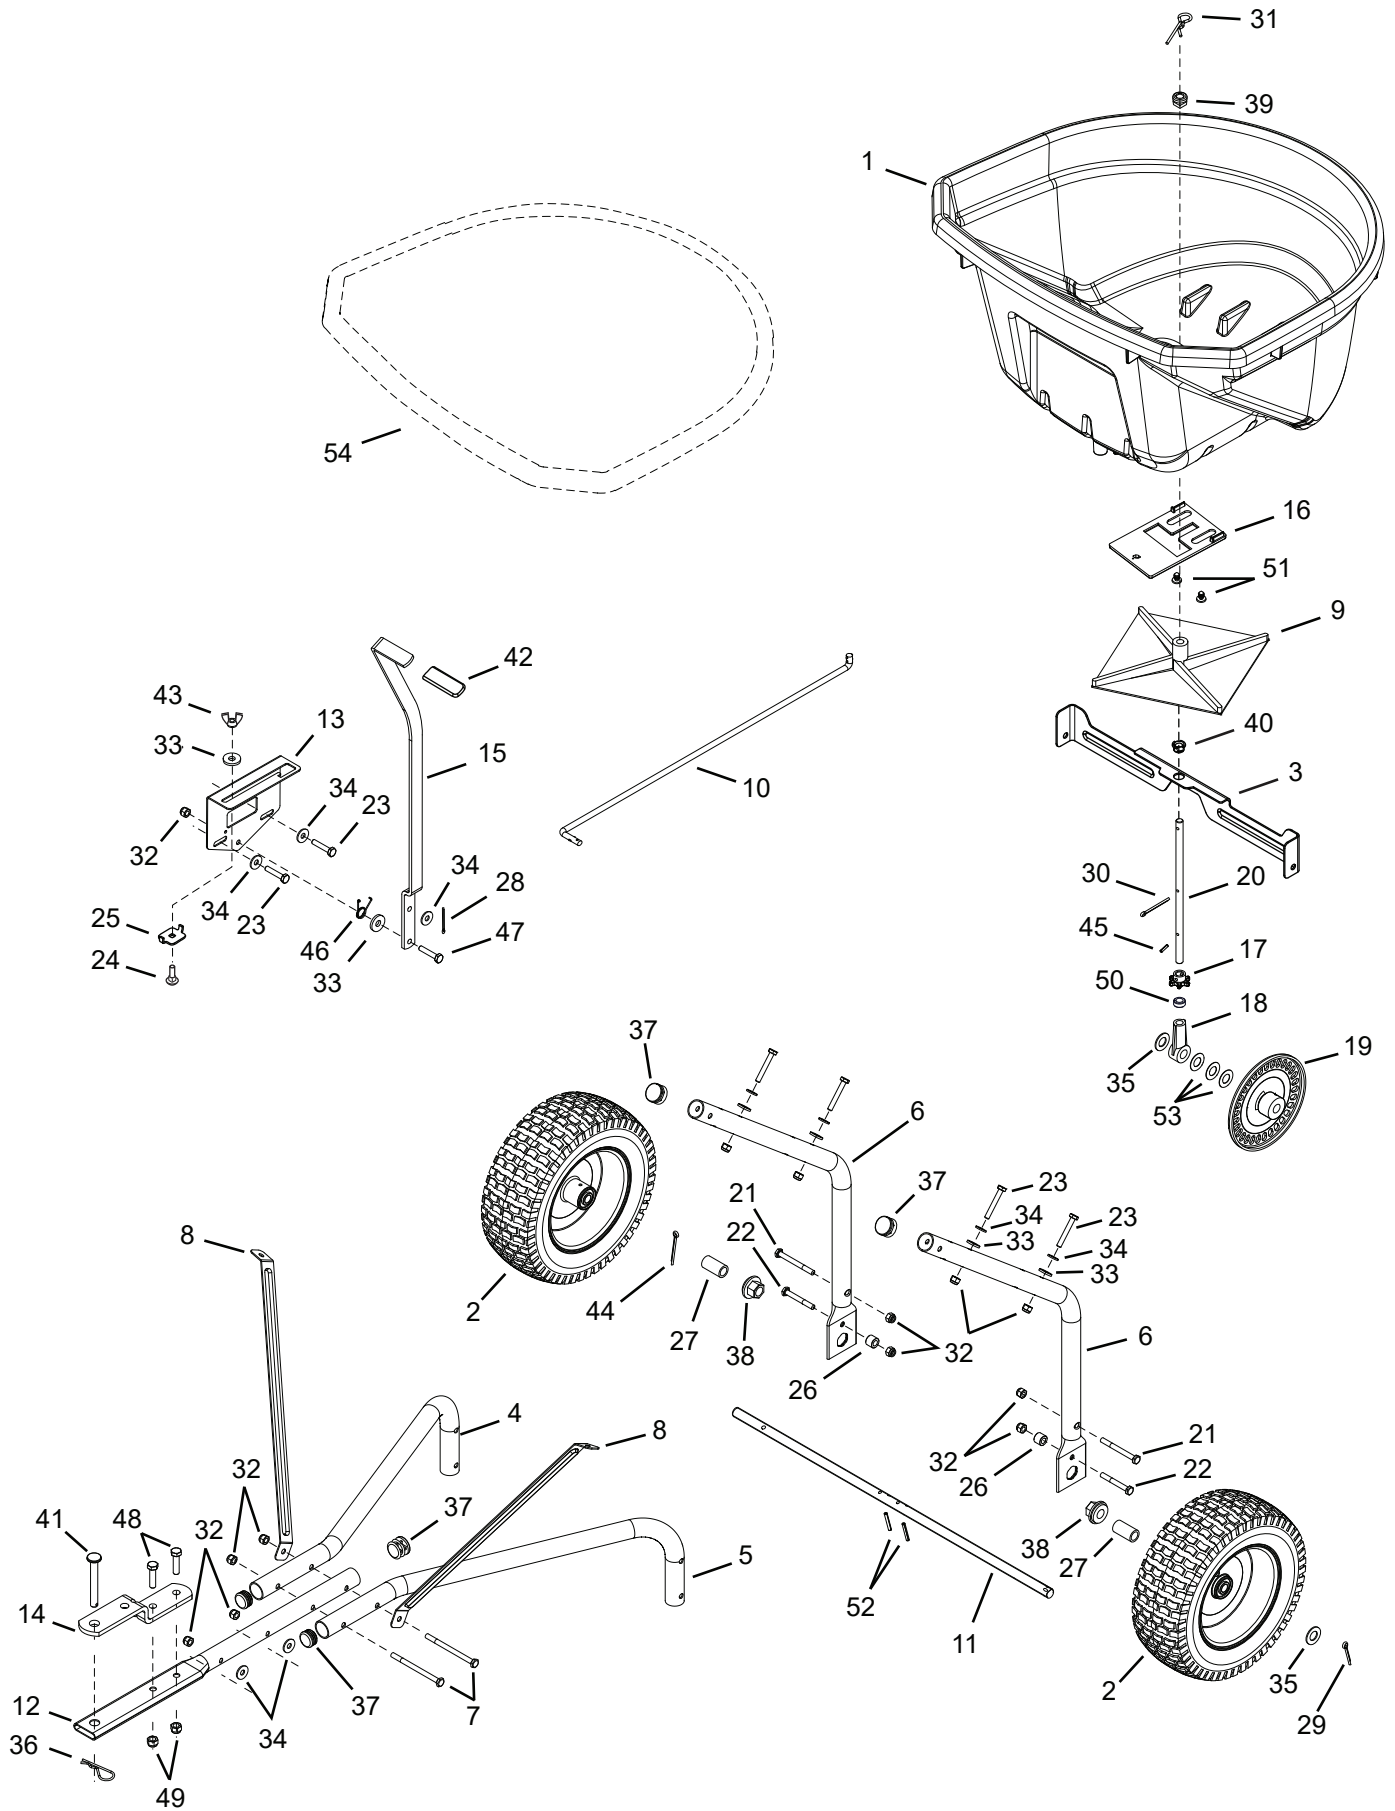

# REPAIR PARTS

REF	QTY	PART NO	DESCRIPTION	REF	QTY	PART NO	DESCRIPTION
1	1	45282	Hopper	29	1	43010	Pin, Cotter 1/8 X 1-1/4
2	2	45802G	Wheel	30	1	43093	Pin, Cotter 1/8 x 1-1/2
3	1	27313YL4	Cross Brace	31	1	48934	Hairpin, Agitator
4	1	2-536YL4	Tube, Hitch Support	32	13	47189	Nut, Hex 1/4-20 Nylock
5	1	2-535YL4	Tube, Hitch Support	33	6	1543-69	Washer, Nylon .328 x .75 x .9
6	2	2-537YL4	Tube, Hopper Support	34	9	43088	Washer, .312 x .734 x .065
7	2	40665	Bolt, Hex 1/4-20 X 3-1/2	35	2	R19171616	Washer, .531 x 1 x .0598
8	2	28329YL4	Brace, Hopper	36	1	43343	Pin, Hair Cotter 3/32 x 2-5/16
9	1	04367	Spreader Impeller	37	5	49449	Plug, 1" OD Tube
10	1	41930	Rod, Flow Control	38	2	47963	Bearing, Hex Flange .50ID
11	1	2-1351	Axle, .500 OD	39	1	44285	Bushing, 3/8" (Hopper)
12	1	41937YL4	Tube, Hitch	40	1	42839	Bushing, 3/8" Plastic
13	1	27322BL1	Bracket, Flow Control Mount	41	1	47623	Pin, Hitch 3/8" x 2-3/4
14	1	23687BL1	Bracket, Hitch	42	1	43848	Grip, Control Arm
15	1	27314BL3	Arm, Flow Control	43	1	47141	Nut, Wing 1/4-20
16	1	45344	Plate, Flow	44	1	4-138	Pin, Cotter SS 5/32 x 2
17	1	44468	Sprocket	45	1	43850	Pin, Roll 1/8 x 5/8
18	1	44672	Bushing, 1/2 Axle Shaft	46	1	42347	Spring, Torsion
19	1	62798	Slotted Gear	47	1	43661	Bolt, Hex 1/4-20 x 1
20	1	28323	Shaft, Spreader	48	2	43840	Bolt, Hex 5/16-18 x 1-1/4
21	2	49870	Bolt, Hex 1/4-20 x 2-1/2	49	2	47810	Nut, Hex 5/16-18 Nylock
22	2	46699	Bolt, Hex 1/4-20 x 2	50	1	23625	Spacer, .380ID x .620OD x .27
23	6	1509-69	Bolt, Hex 1/4-20 x 1-3/4	51	2	48402	Plug, 1/4"
24	1	44950	Bolt, Carriage 1/4-20 x 3/4	52	2	44665	Pin, Roll 5/32 x 1-1/4
25	1	24858	Stop, Adjustable	53	3	44137	Washer, .518 x 1 x .02
26	2	46847	Spacer, .410ID x .630OD x .43	54	1	41316	Hopper Cover (Sold Separately)
27	2	4-14	Spacer, .53ID x 1.40 LG	1	1	3-500	Owner's Manual
28	1	44101	Pin, Cotter 3/32 x 3/4				